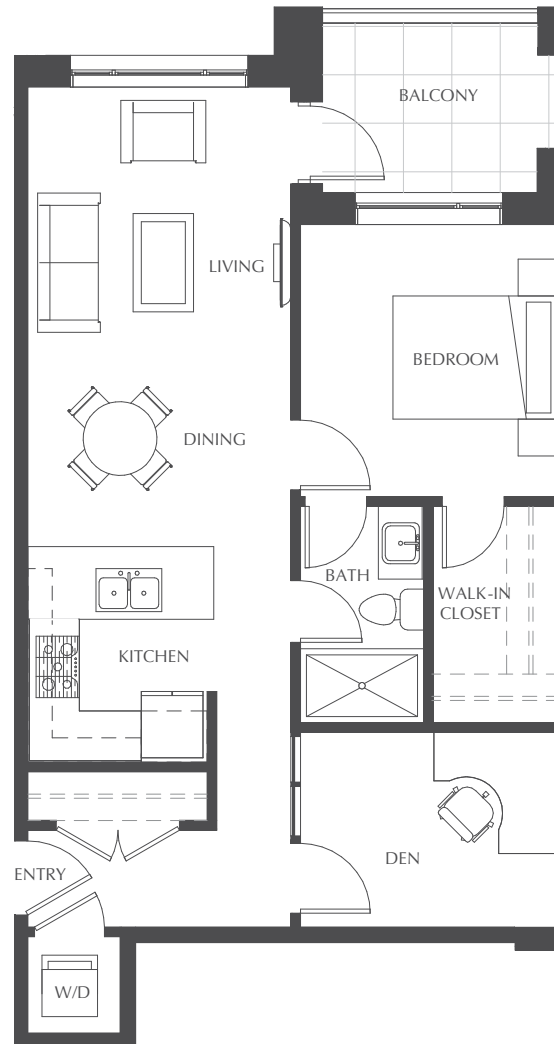

TOUCHSTONE
AT GOSPEL ROCK

A7

1 Bed + Den + 1 Bath

Interior: 750 Sq Ft

Exterior: 84 Sq Ft

TouchstoneGibsons.com

rare EARTH™
PROJECT MARKETING

Developed By
Greenlane
HOMES

The Developer reserves the right to make modifications to floor plans, features and/or finishes without notice. Sizes are based on architectural measurements. Renderings are artists concept only. E.&O.E.

Level 1