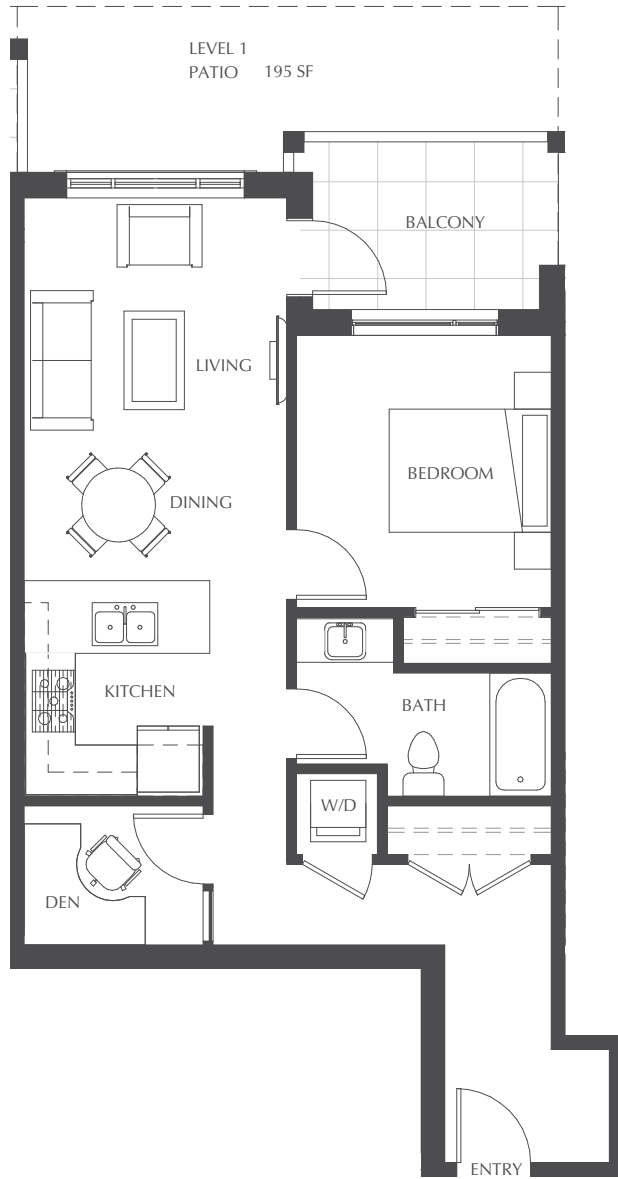

1 Bed + Den + 1 Bath

Interior: 703 Sq Ft
Exterior: 75 Sq Ft

TouchstoneGibsons.com

rare EARTH™
PROJECT MARKETING

Developed By
Greenlane
HOMES

The Developer reserves the right to make modifications to floor plans, features and/or finishes without notice. Sizes are based on architectural measurements. Renderings are artists concept only. E.&O.E.