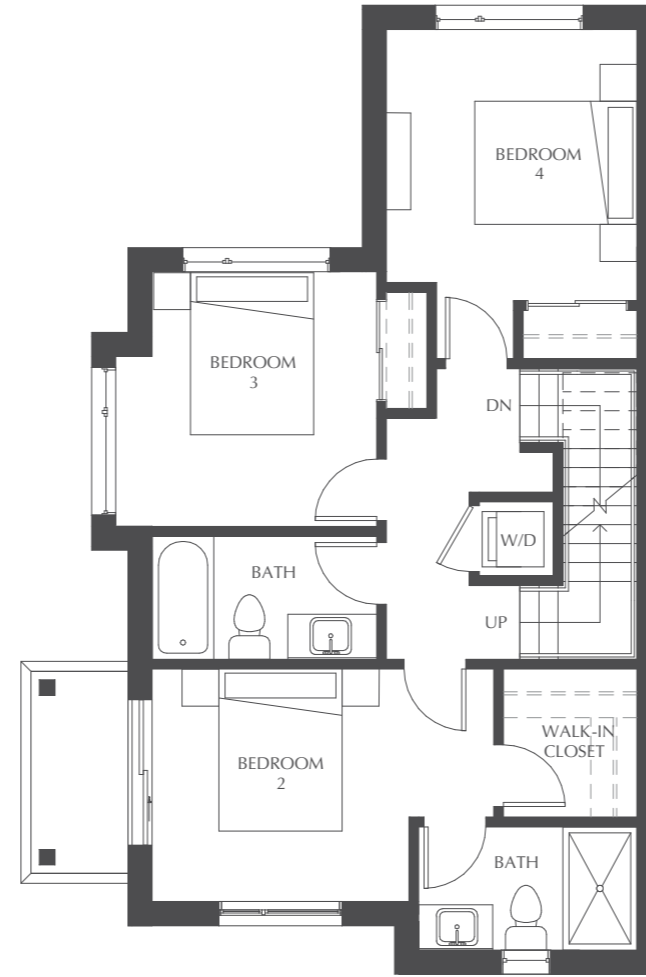

4 Bed + Den + 3.5 Bath

Interior: 1926 Sq Ft

Exterior: 618 Sq Ft

TOUCHSTONE
AT GOSPEL ROCK

Main Floor

Second Floor

Third Floor

Multi-Level