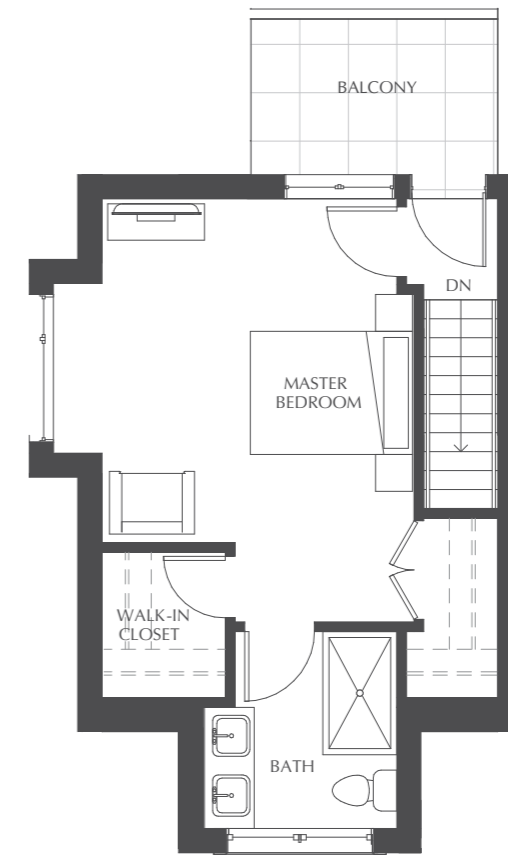

4 Bed + Den + 3.5 Bath

Interior: 1926 Sq Ft

Exterior: 618 Sq Ft

TOUCHSTONE
AT GOSPEL ROCK

Main Floor

Second Floor

Third Floor

Multi-Level