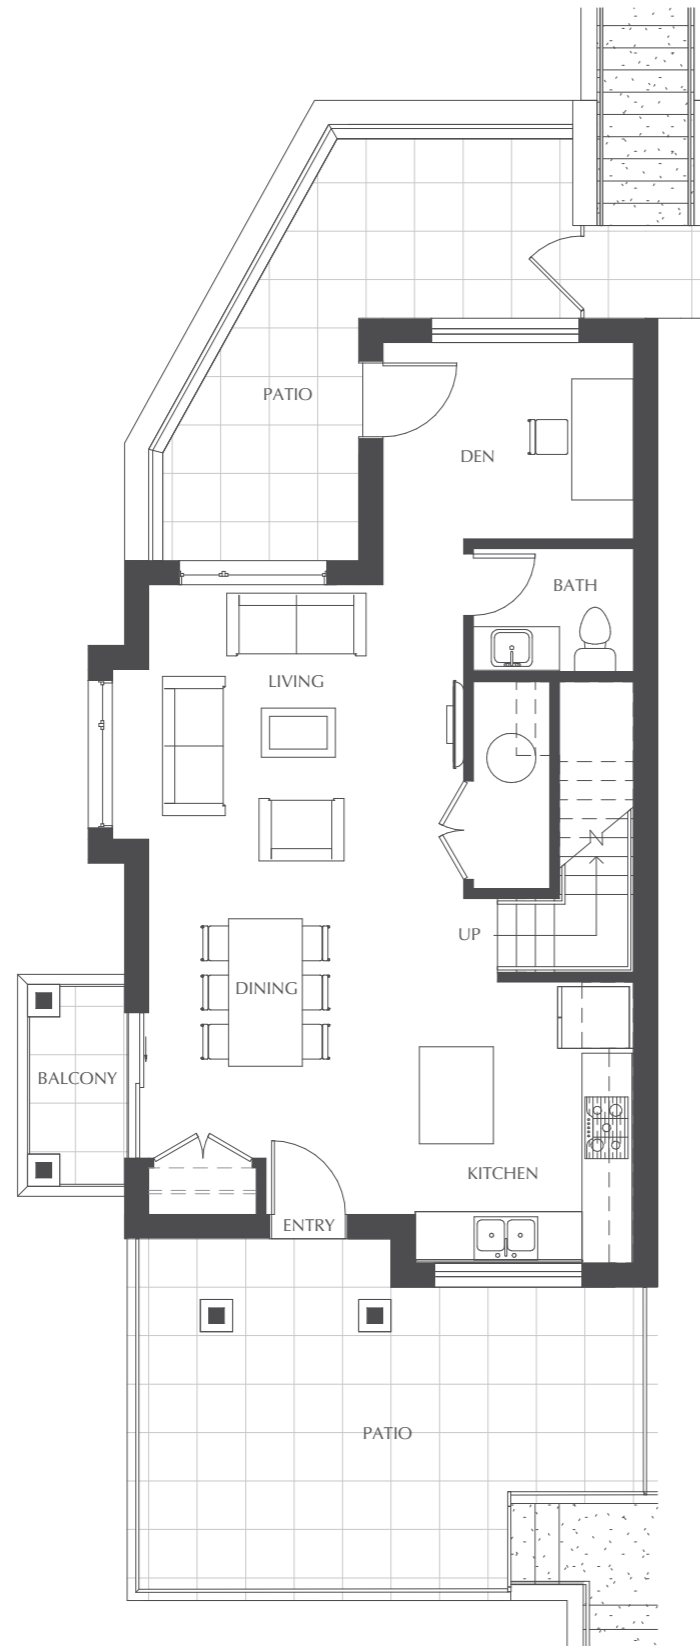

4 Bed + Den + 3.5 Bath

Interior: 1926 Sq Ft

Exterior: 618 Sq Ft

TOUCHSTONE
AT GOSPEL ROCK

Main Floor

Second Floor

Third Floor

Multi-Level