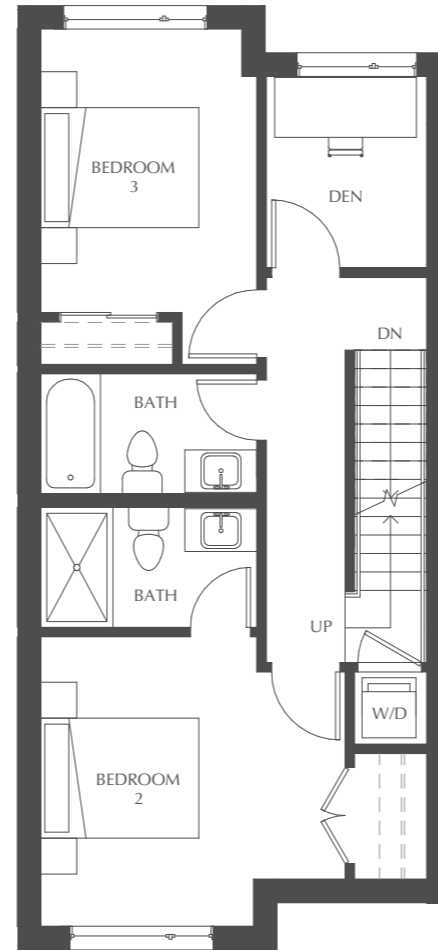

3 Bed + Den + 3.5 Bath

Interior: 1732 Sq Ft

Exterior: 461 Sq Ft

TOUCHSTONE
AT GOSPEL ROCK

Main Floor

Second Floor

Third Floor

Multi-Level