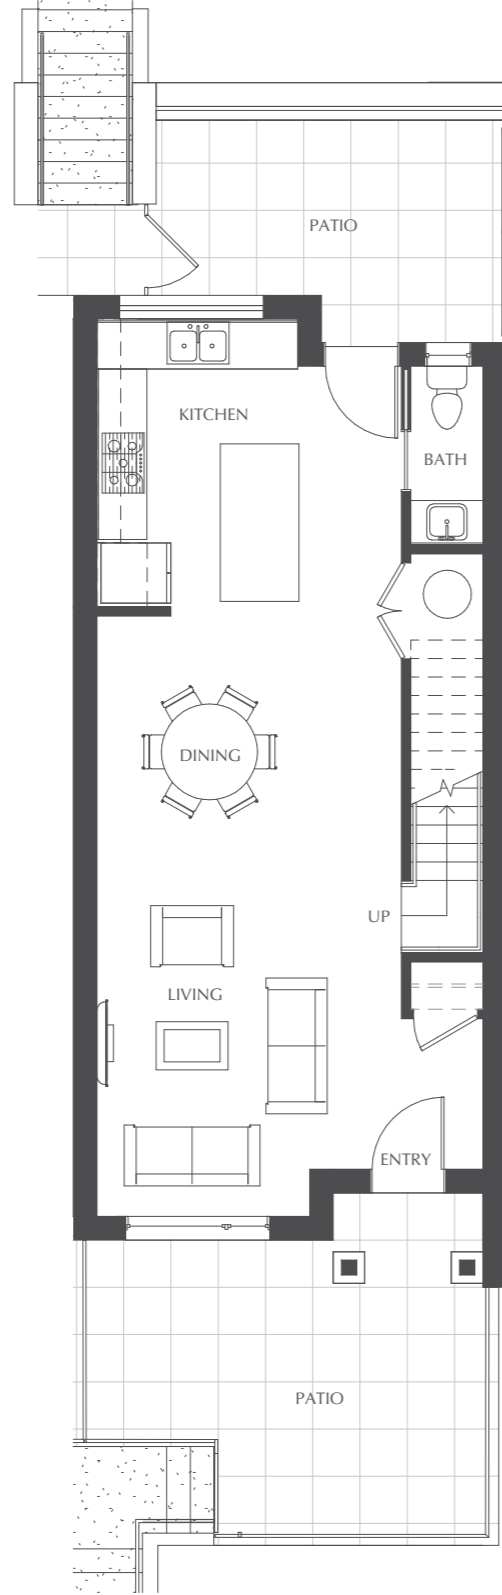

3 Bed + Den + 3.5 Bath

Interior: 1732 Sq Ft

Exterior: 461 Sq Ft

TOUCHSTONE
AT GOSPEL ROCK

Main Floor

Second Floor

Third Floor

Multi-Level