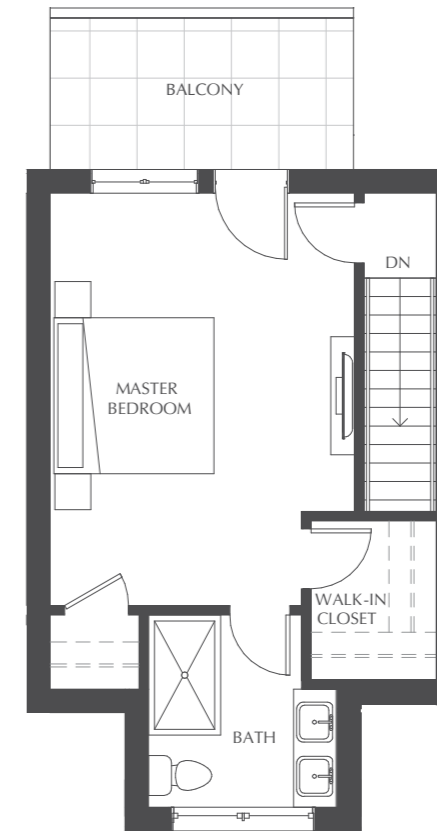

3 Bed + Den + 3.5 Bath

Interior: 1732 Sq Ft

Exterior: 461 Sq Ft

TOUCHSTONE
AT GOSPEL ROCK

Main Floor

Second Floor

Third Floor

Multi-Level