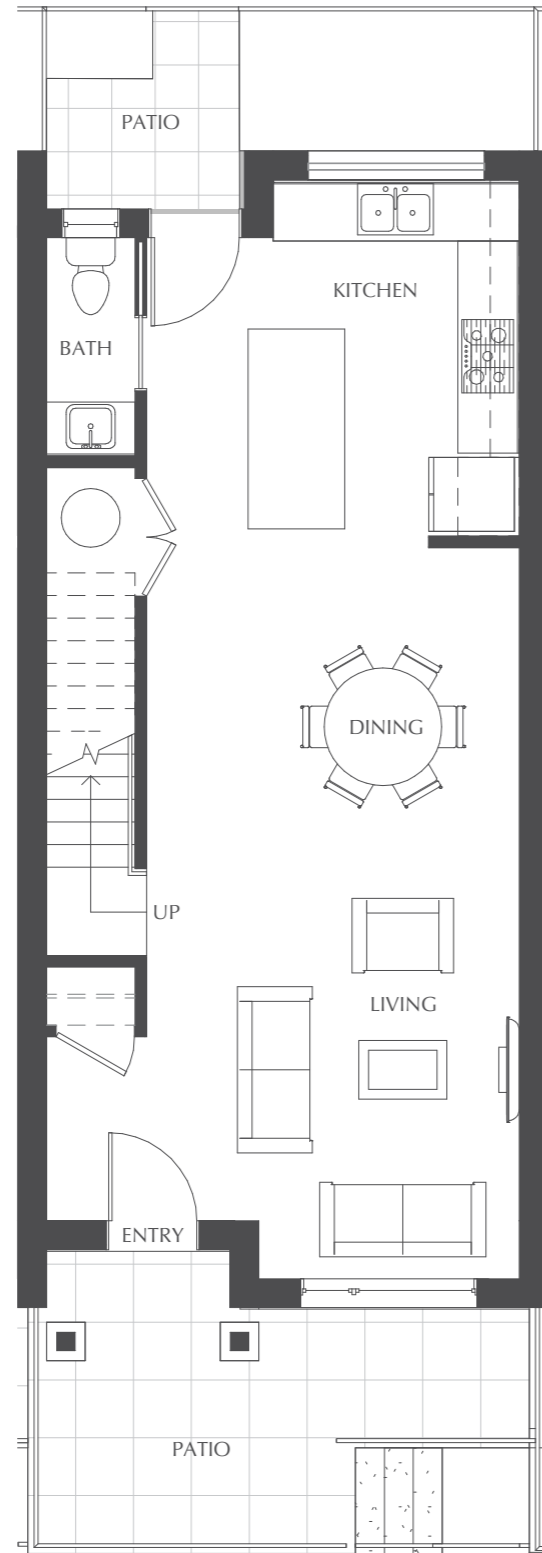

3 Bed + Den + 3.5 Bath

Interior: 1726 – 1772 Sq Ft

Exterior: 321 Sq Ft

TOUCHSTONE
AT GOSPEL ROCK

Main Floor

Second Floor

Third Floor

Multi-Level