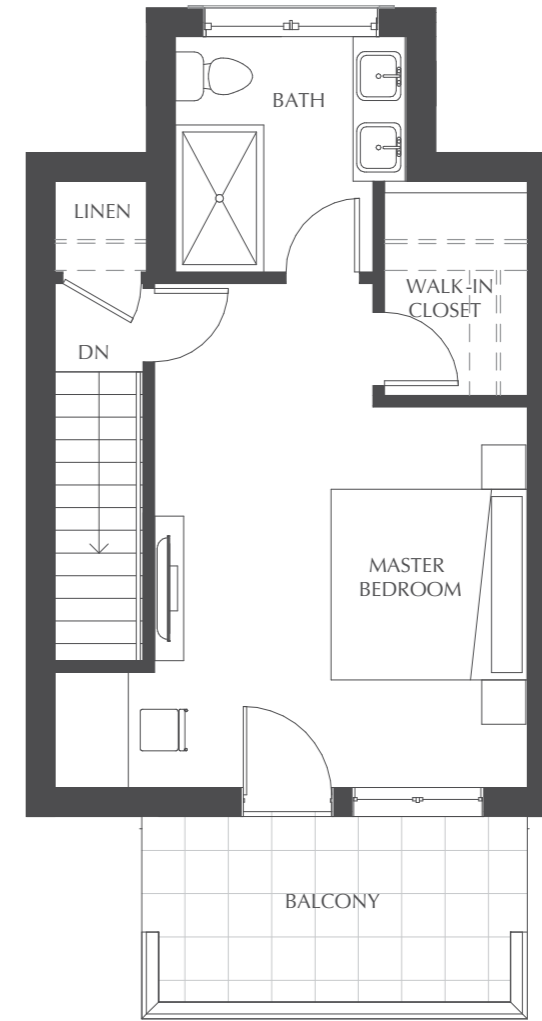

3 Bed + Den + 3.5 Bath

Interior: 1726 – 1772 Sq Ft

Exterior: 321 Sq Ft

TOUCHSTONE
AT GOSPEL ROCK

Main Floor

Second Floor

Third Floor

Multi-Level