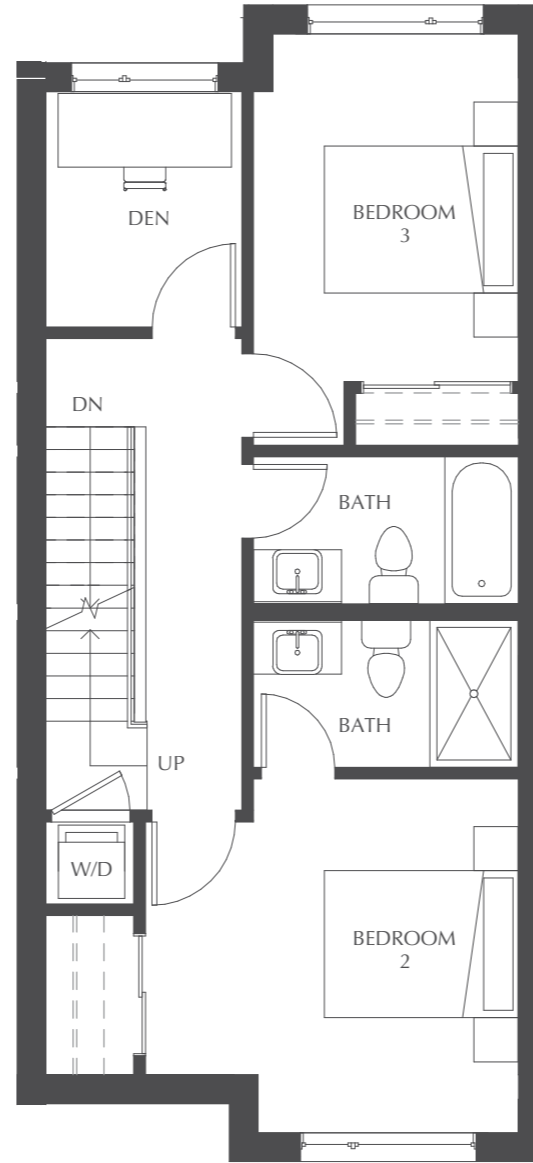

3 Bed + Den + 3.5 Bath

Interior: 1726 – 1772 Sq Ft

Exterior: 321 Sq Ft

TOUCHSTONE
AT GOSPEL ROCK

Main Floor

Second Floor

Third Floor

Multi-Level