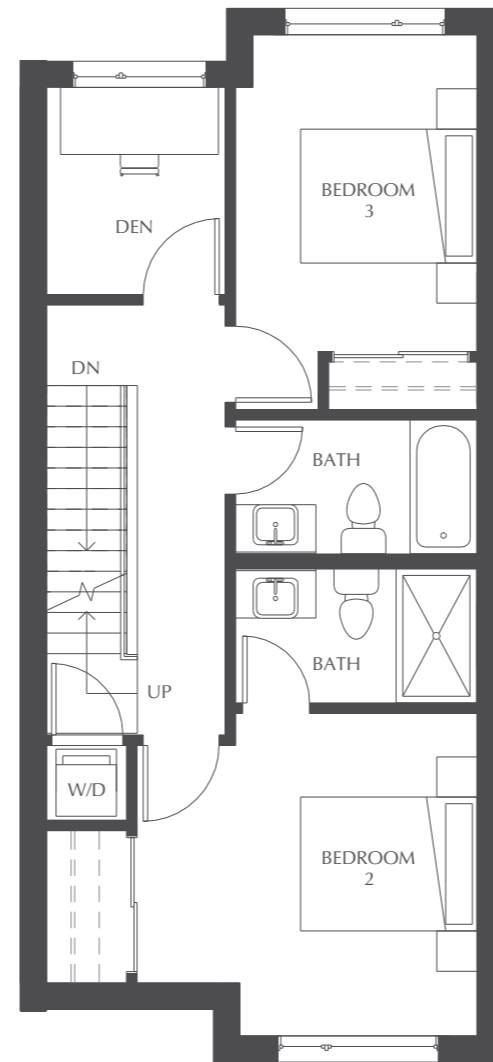

3 Bed + Den + 3.5 Bath

Interior: 1703 Sq Ft

Exterior: 548 Sq Ft

TOUCHSTONE
AT GOSPEL ROCK

Main Floor

Second Floor

Third Floor

Multi-Level