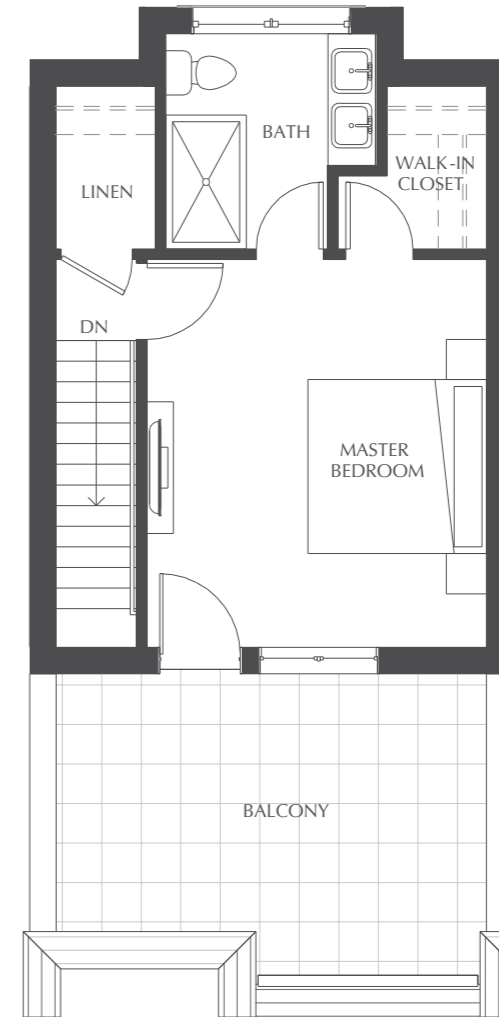

3 Bed + Den + 3.5 Bath

Interior: 1703 Sq Ft

Exterior: 548 Sq Ft

TOUCHSTONE
AT GOSPEL ROCK

Main Floor

Second Floor

Third Floor

Multi-Level