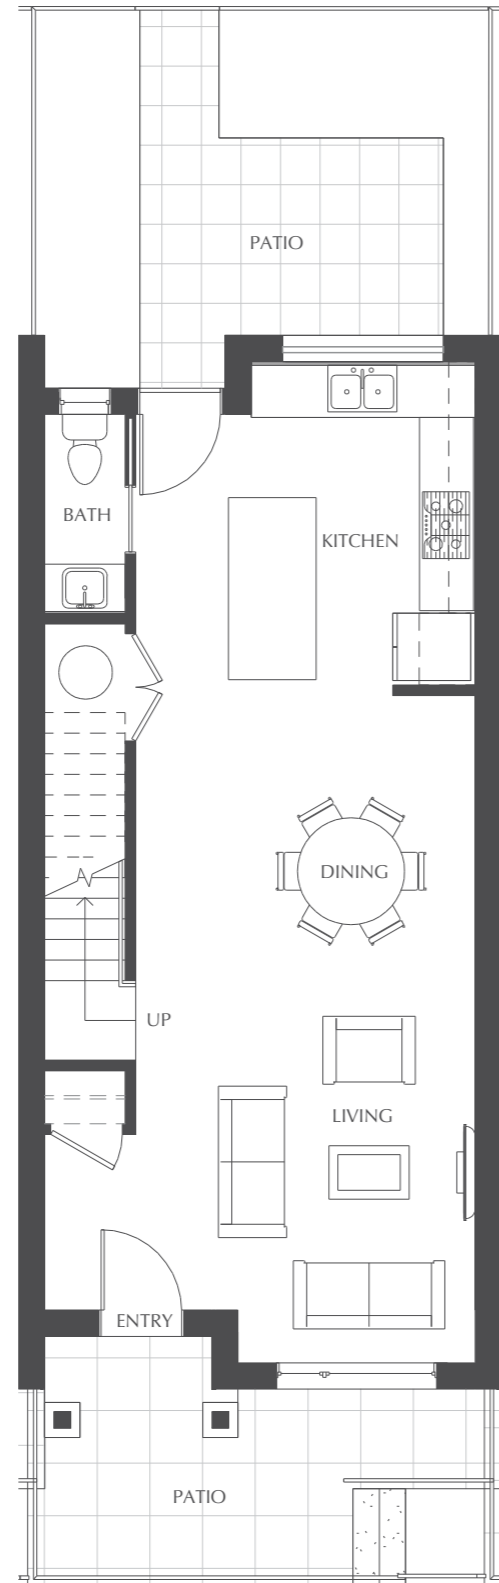

3 Bed + Den + 3.5 Bath

Interior: 1703 Sq Ft

Exterior: 548 Sq Ft

TOUCHSTONE
AT GOSPEL ROCK

Main Floor

Second Floor

Third Floor

Multi-Level