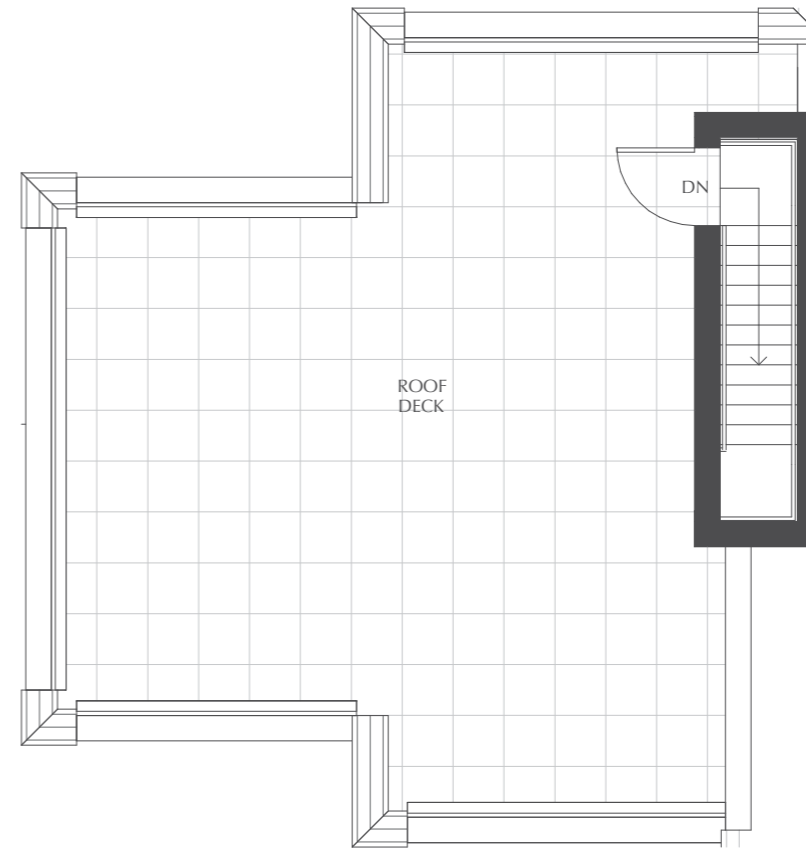

3 Bed + Den + 2.5 Bath

Interior: 1683 Sq Ft

Exterior: 1190 Sq Ft

Main Floor

Roof Deck

Second Floor

Multi-Level