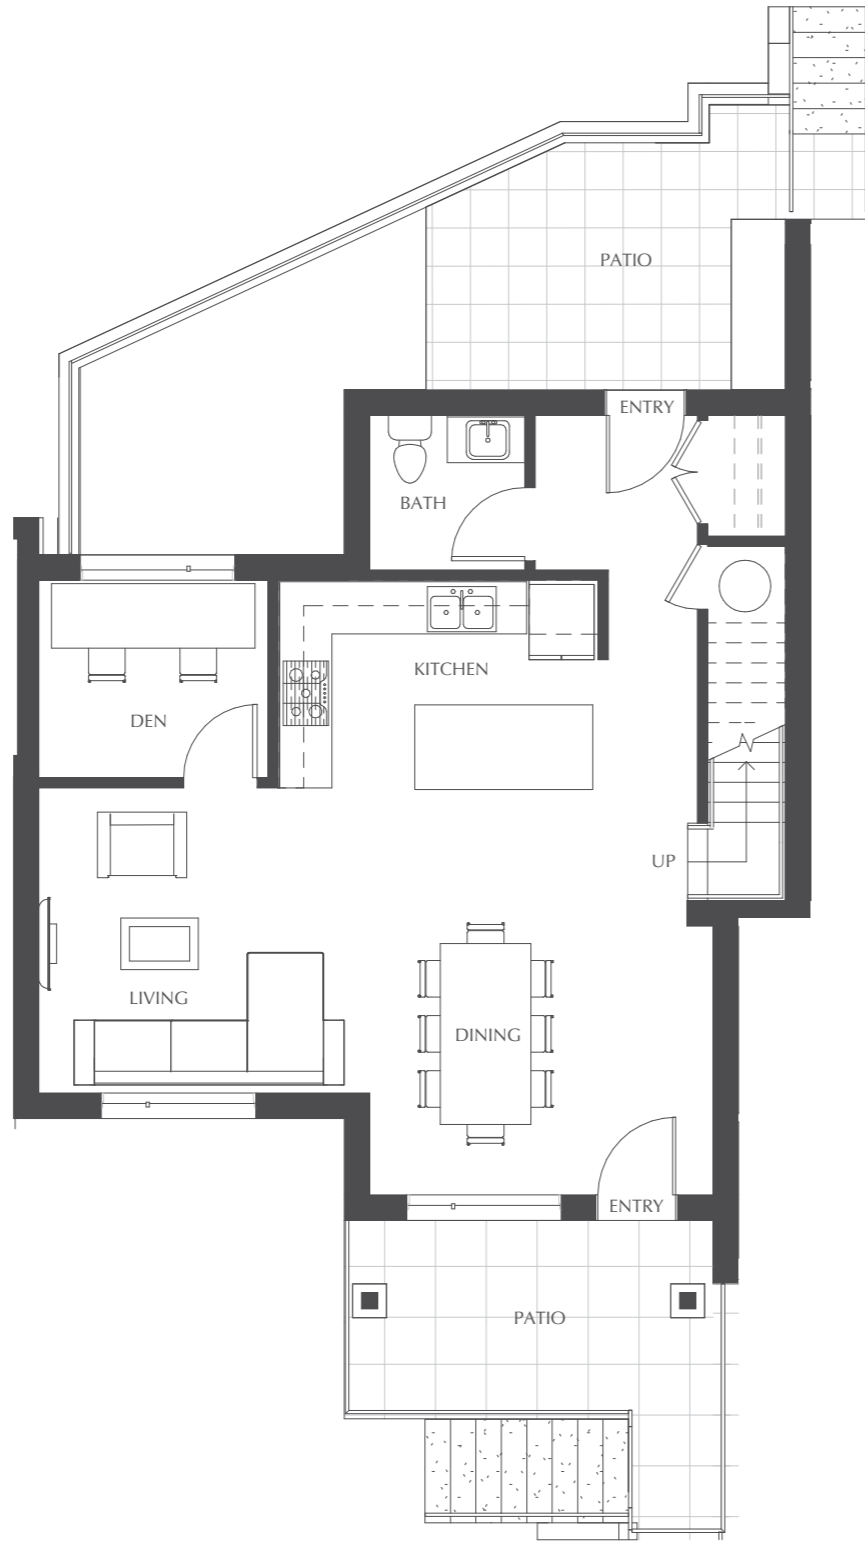

3 Bed + Den + 2.5 Bath

Interior: 1683 Sq Ft

Exterior: 1190 Sq Ft

Main Floor

Roof Deck

Second Floor

Multi-Level