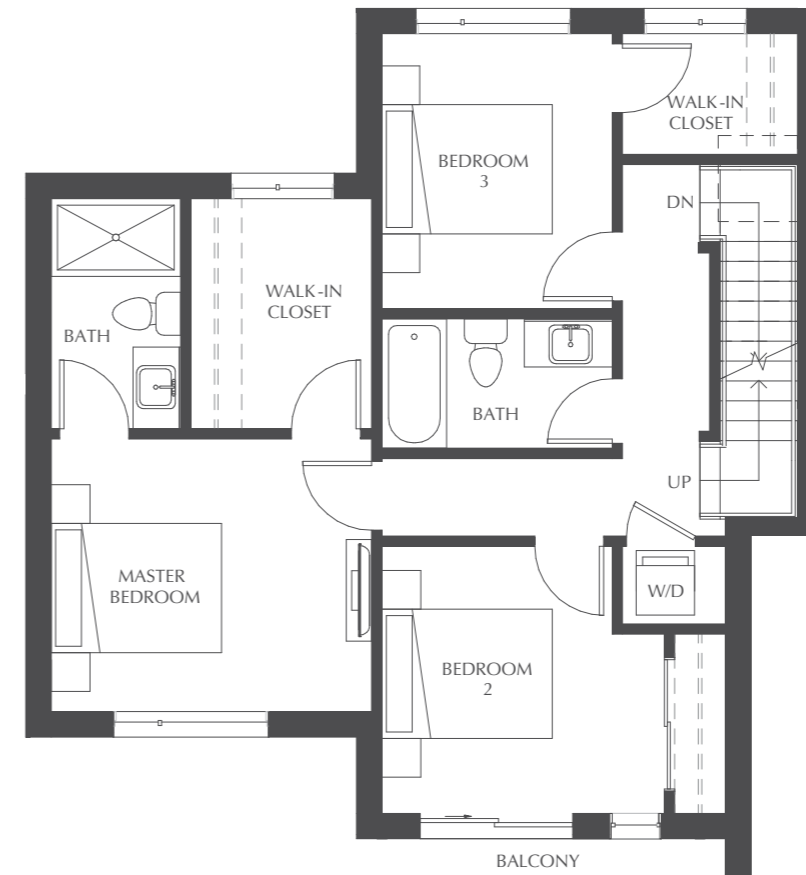

3 Bed + Den + 2.5 Bath

Interior: 1683 Sq Ft

Exterior: 1190 Sq Ft

Main Floor

Roof Deck

Second Floor

Multi-Level