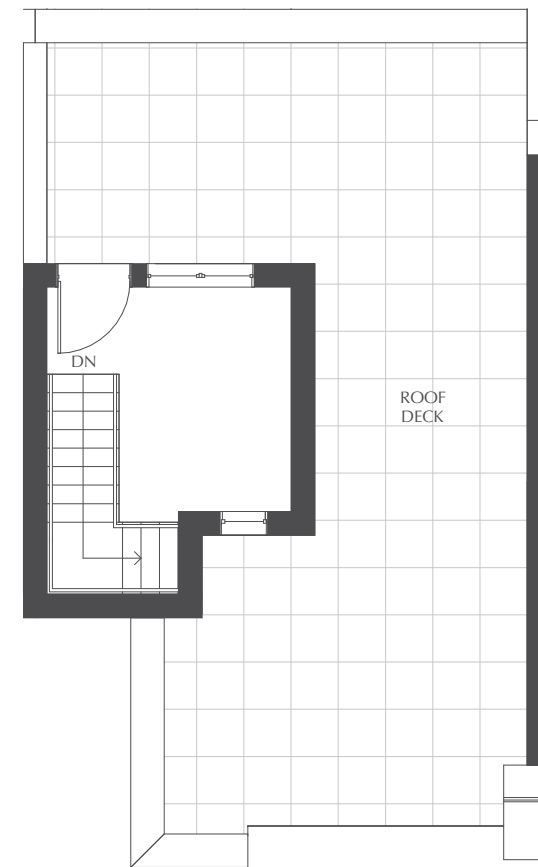

3 Bed + 2.5 Bath

Interior: 1638 Sq Ft

Exterior: 885 Sq Ft

TOUCHSTONE  
AT GOSPEL ROCK

Main Floor

Second Floor

Roof Deck

Multi-Level