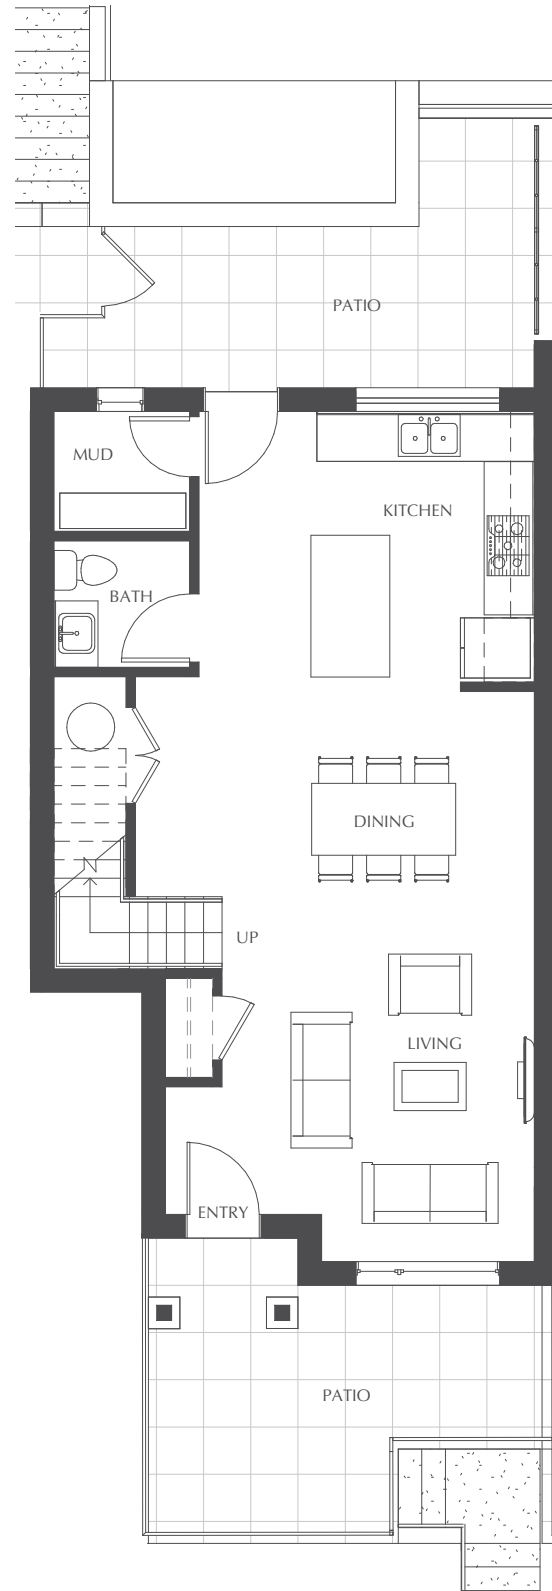

3 Bed + 2.5 Bath

Interior: 1638 Sq Ft

Exterior: 885 Sq Ft

TOUCHSTONE  
AT GOSPEL ROCK

Main Floor

Second Floor

Roof Deck

Multi-Level