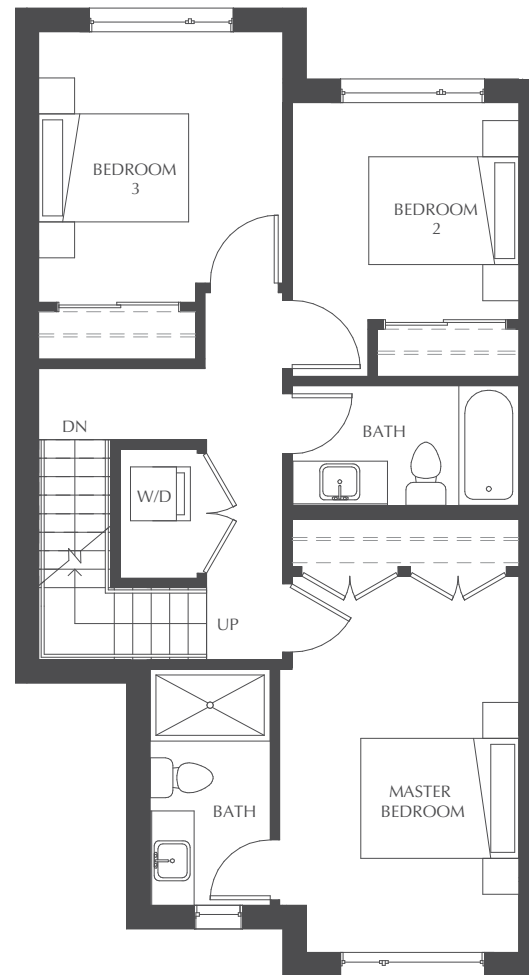

3 Bed + 2.5 Bath

Interior: 1638 Sq Ft

Exterior: 885 Sq Ft

TOUCHSTONE  
AT GOSPEL ROCK

Main Floor

Second Floor

Roof Deck

Multi-Level