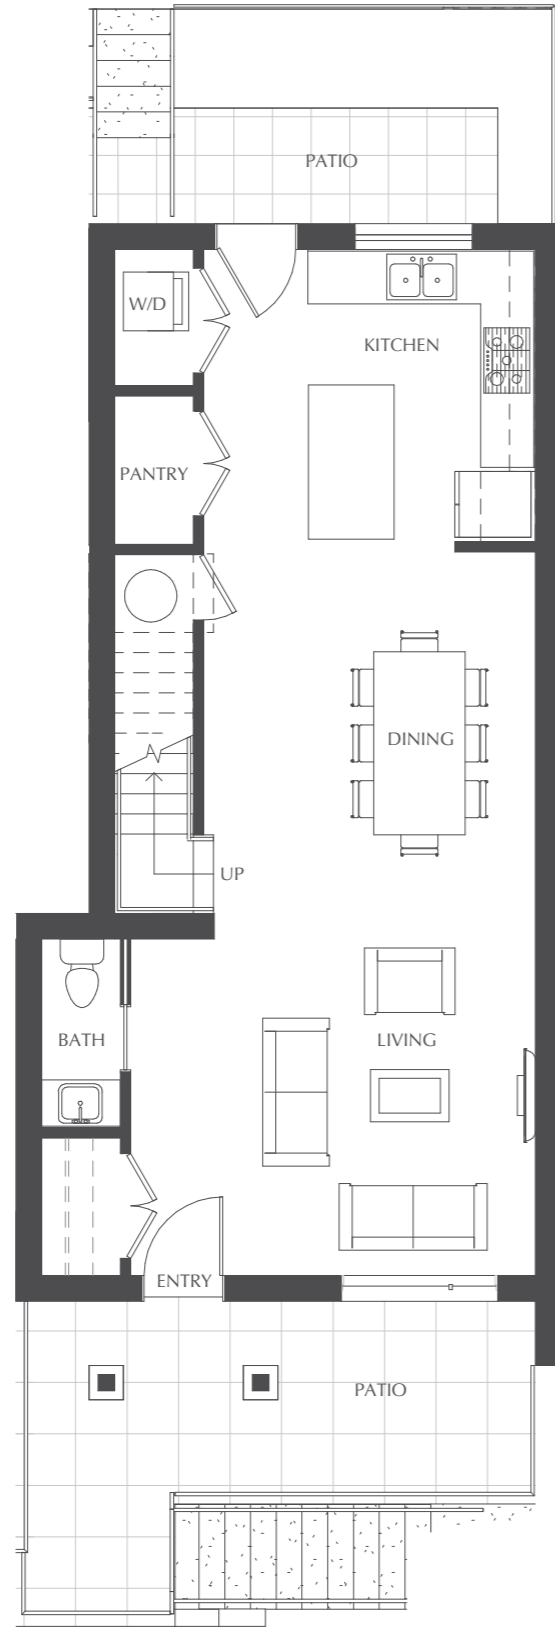

3 Bed + 2.5 Bath

Interior: 1569 Sq Ft

Exterior: 978 Sq Ft

TOUCHSTONE
AT GOSPEL ROCK

Main Floor

Second Floor

Roof Deck

Multi-Level