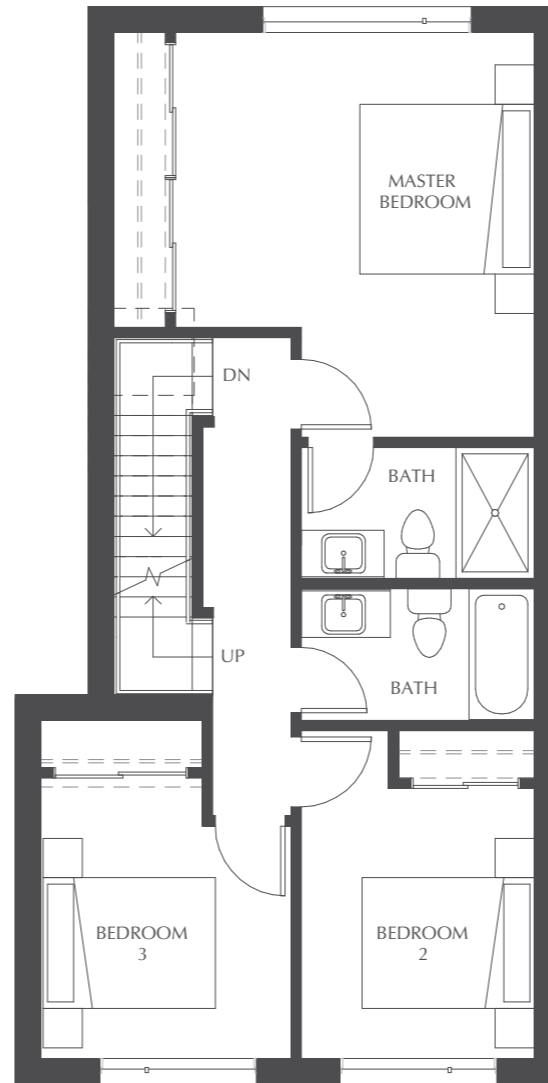

3 Bed + 2.5 Bath

Interior: 1569 Sq Ft

Exterior: 978 Sq Ft

TOUCHSTONE
AT GOSPEL ROCK

Main Floor

Second Floor

Roof Deck

Multi-Level