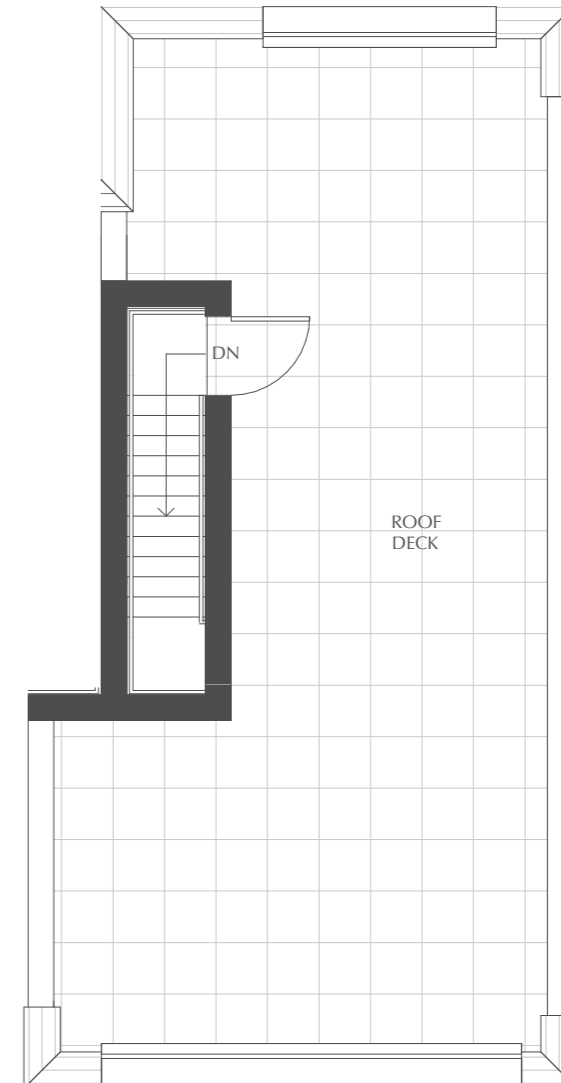

3 Bed + 2.5 Bath

Interior: 1569 Sq Ft

Exterior: 978 Sq Ft

TOUCHSTONE
AT GOSPEL ROCK

Main Floor

Second Floor

Roof Deck

Multi-Level