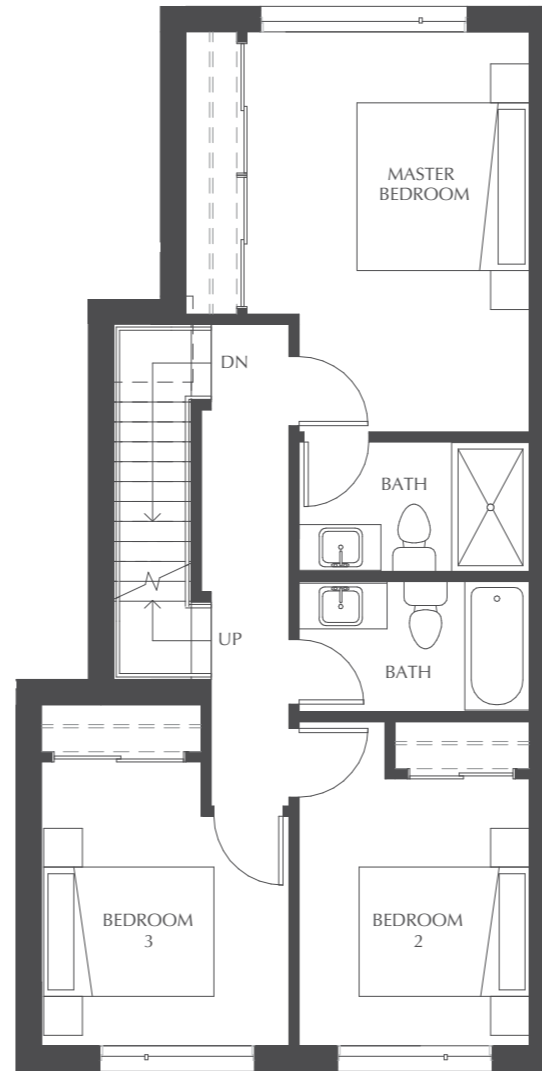

3 Bed + 2.5 Bath

Interior: 1502 – 1540 Sq Ft

Exterior: 1001 Sq Ft

TOUCHSTONE
AT GOSPEL ROCK

Main Floor

Second Floor

Roof Deck

Multi-Level