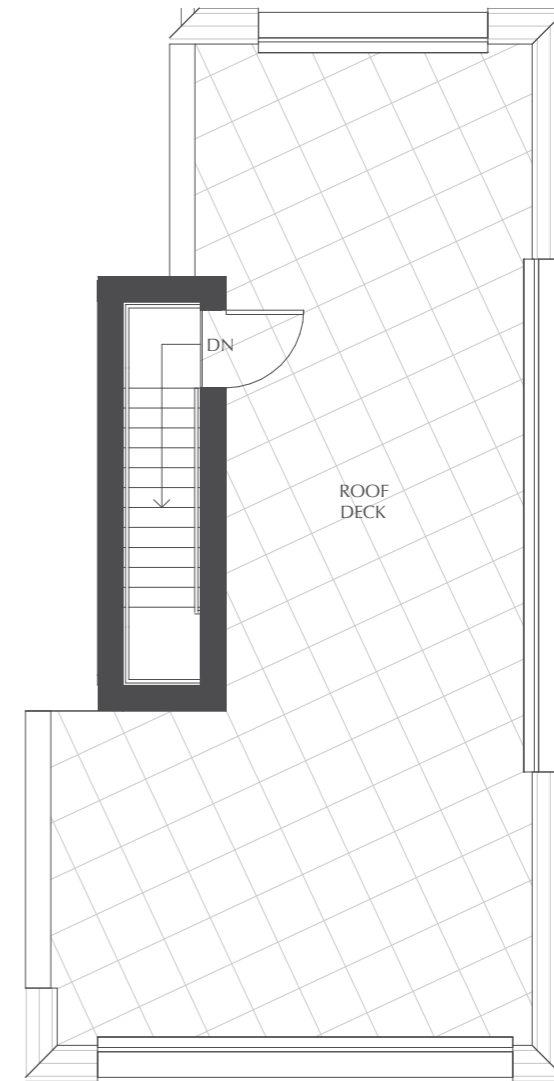

3 Bed + 2.5 Bath

Interior: 1502 – 1540 Sq Ft

Exterior: 1001 Sq Ft

TOUCHSTONE
AT GOSPEL ROCK

Main Floor

Second Floor

Roof Deck

Multi-Level