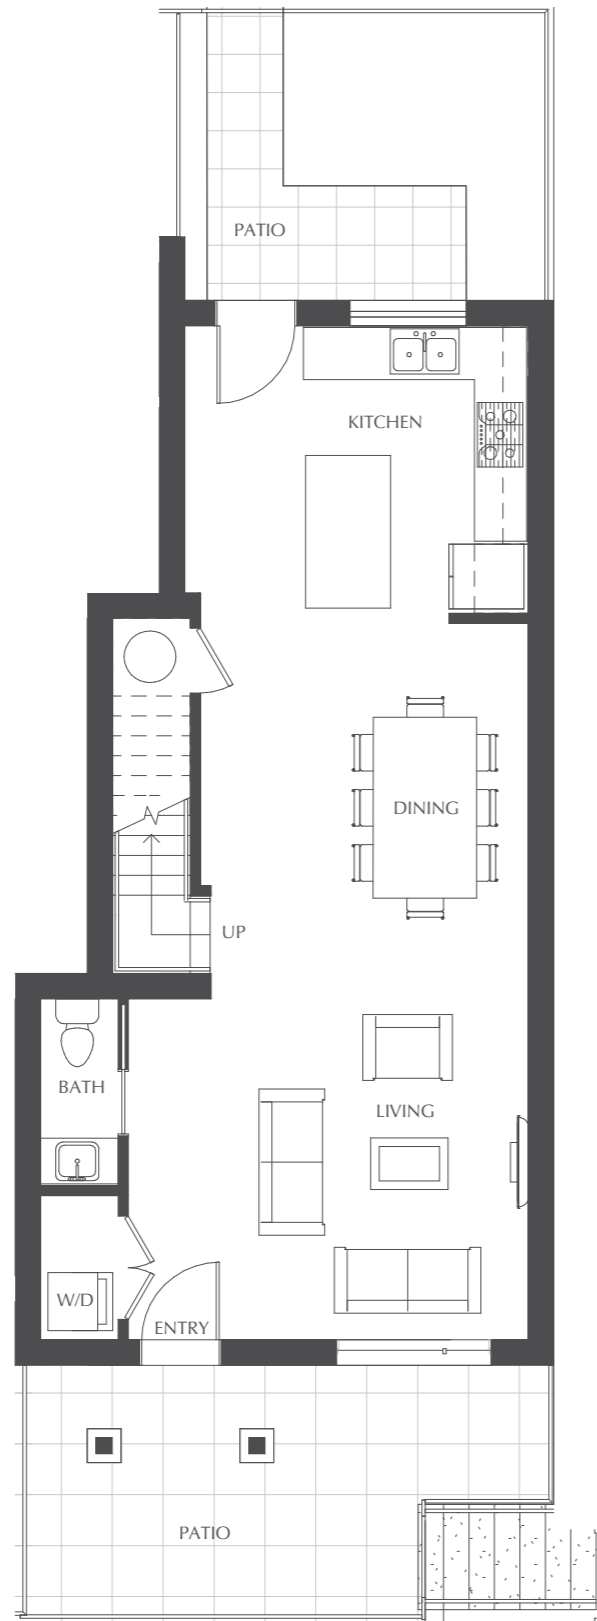

3 Bed + 2.5 Bath

Interior: 1502 – 1540 Sq Ft

Exterior: 1001 Sq Ft

TOUCHSTONE
AT GOSPEL ROCK

Main Floor

Second Floor

Roof Deck

Multi-Level