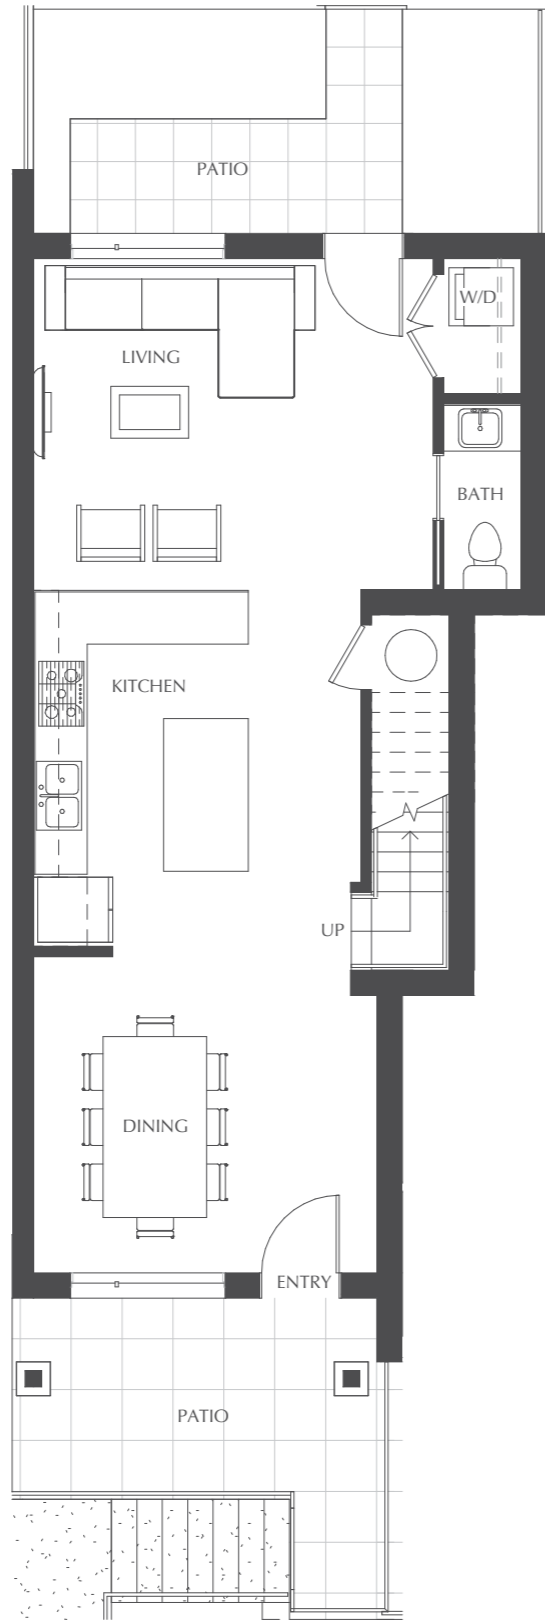

3 Bed + 2.5 Bath

Interior: 1498 Sq Ft

Exterior: 939 Sq Ft

TOUCHSTONE
AT GOSPEL ROCK

Main Floor

Second Floor

Roof Deck

Multi-Level