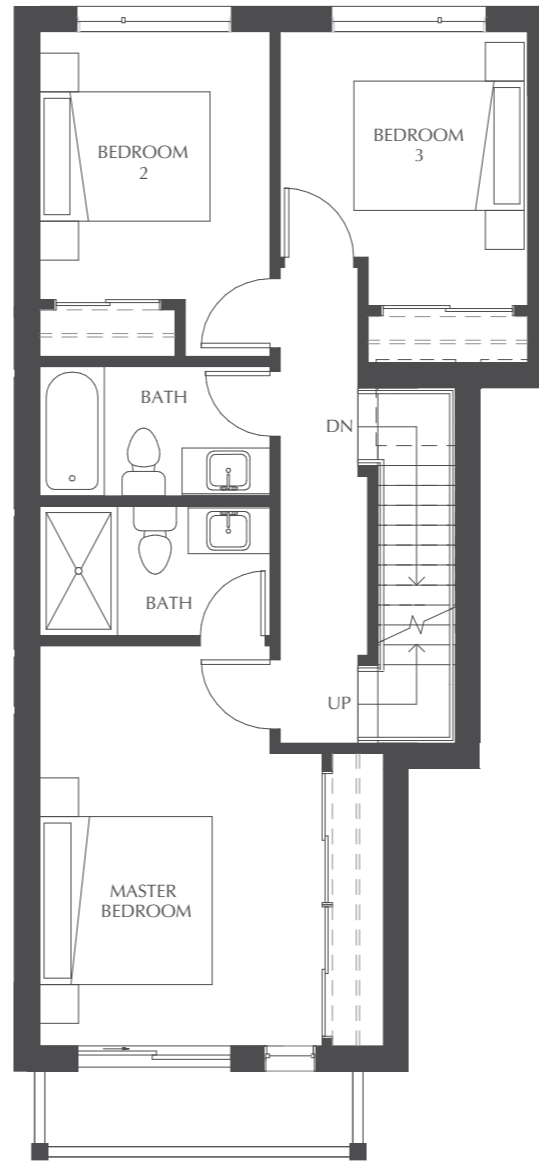

3 Bed + 2.5 Bath

Interior: 1498 Sq Ft

Exterior: 939 Sq Ft

TOUCHSTONE
AT GOSPEL ROCK

Main Floor

Second Floor

Roof Deck

Multi-Level