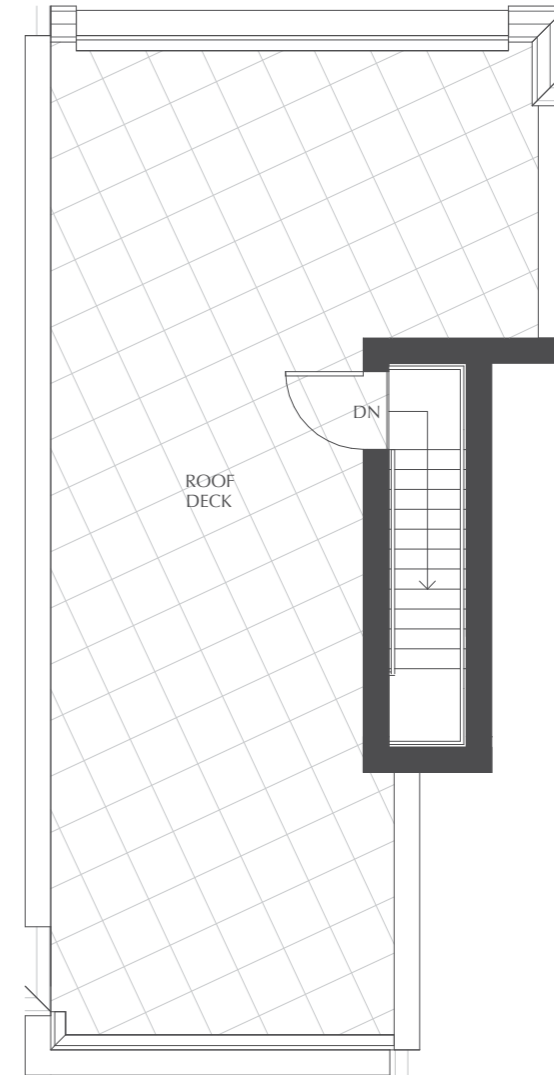

3 Bed + 2.5 Bath

Interior: 1498 Sq Ft

Exterior: 939 Sq Ft

TOUCHSTONE
AT GOSPEL ROCK

Main Floor

Second Floor

Roof Deck

Multi-Level