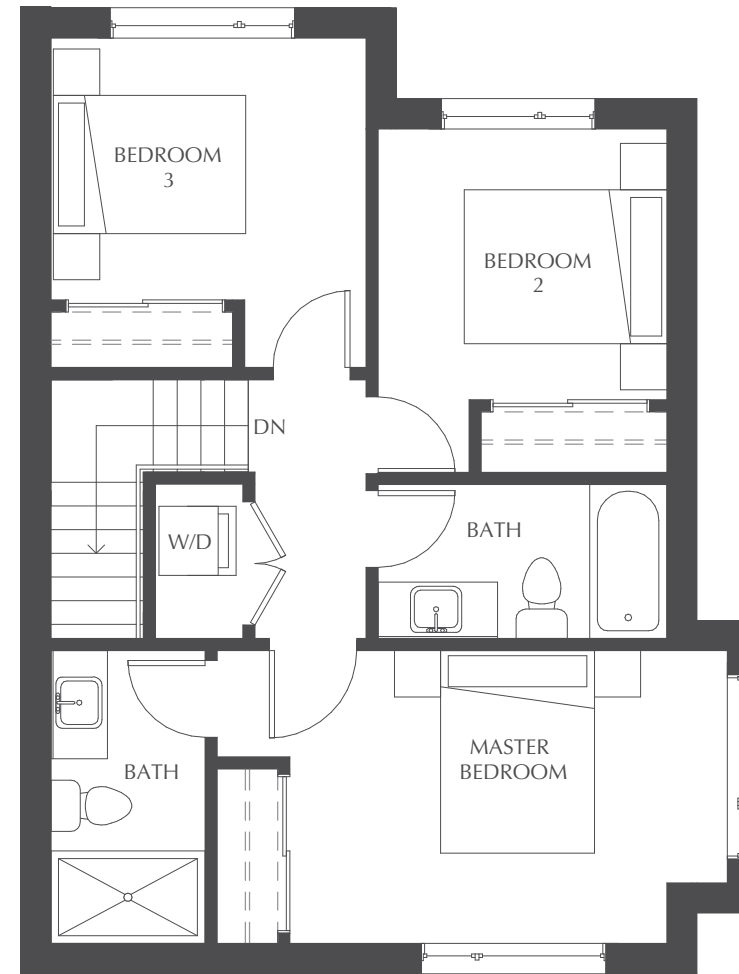

3 Bed + 2.5 Bath

Interior: 1295 Sq Ft

Exterior: 666 Sq Ft

TOUCHSTONE  
AT GOSPEL ROCK

Main Floor

Second Floor

Multi-Level