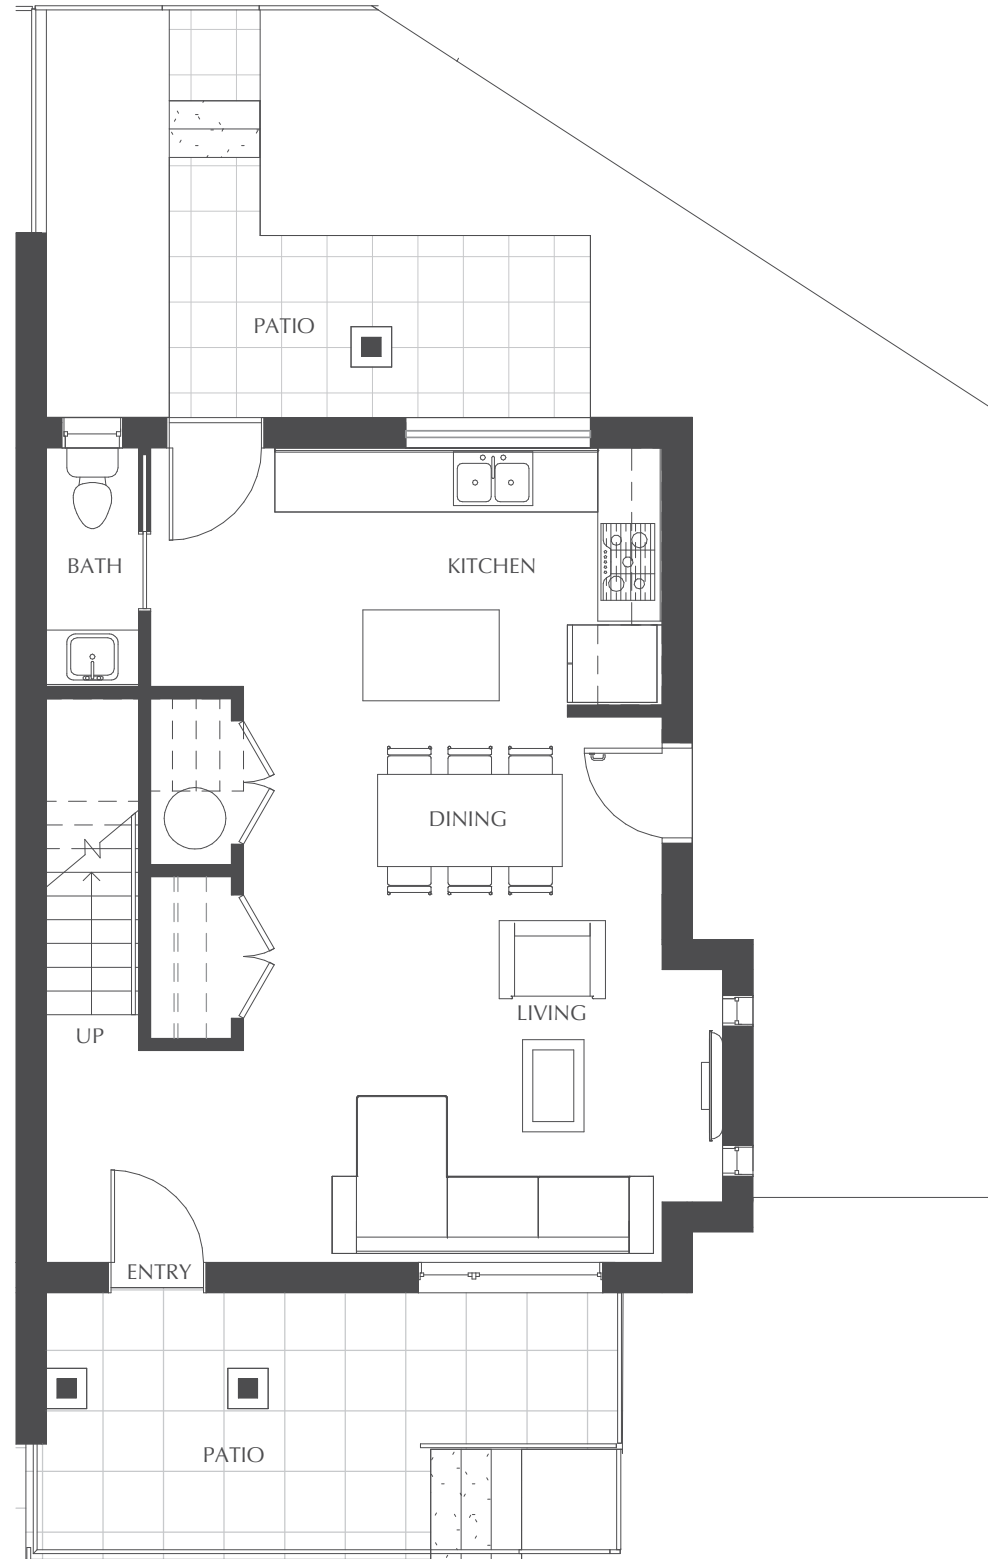

3 Bed + 2.5 Bath

Interior: 1295 Sq Ft

Exterior: 666 Sq Ft

TOUCHSTONE  
AT GOSPEL ROCK

Main Floor

Second Floor

Multi-Level