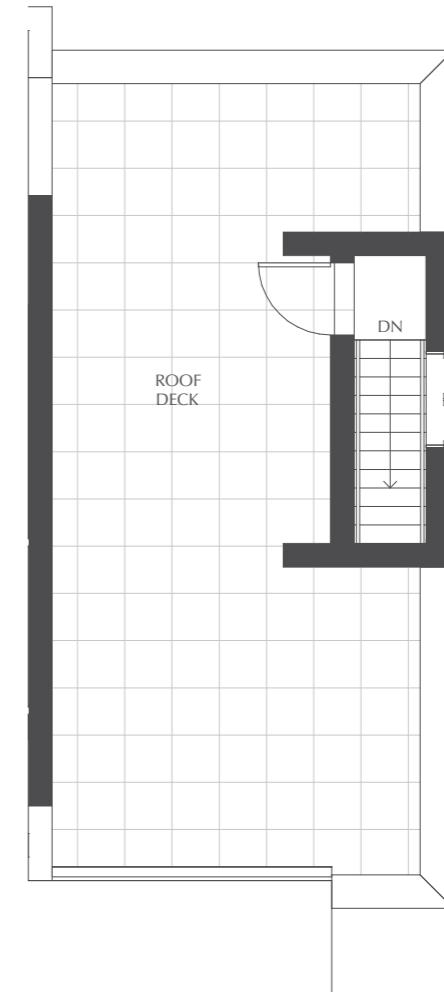

2 Bed + 2.5 Bath

Interior: 1403 Sq Ft

Exterior: 883 Sq Ft

TOUCHSTONE
AT GOSPEL ROCK

Main Floor

Second Floor

Roof Deck

Multi-Level