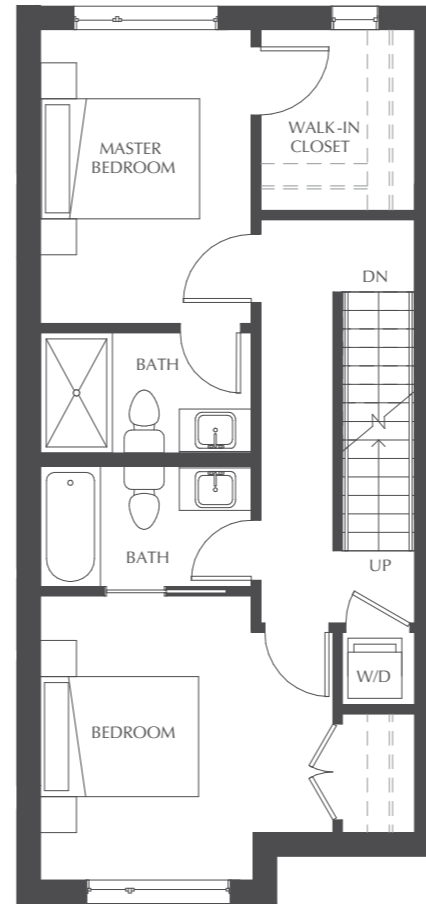

2 Bed + 2.5 Bath

Interior: 1403 Sq Ft

Exterior: 883 Sq Ft

TOUCHSTONE
AT GOSPEL ROCK

Main Floor

Second Floor

Roof Deck

Multi-Level