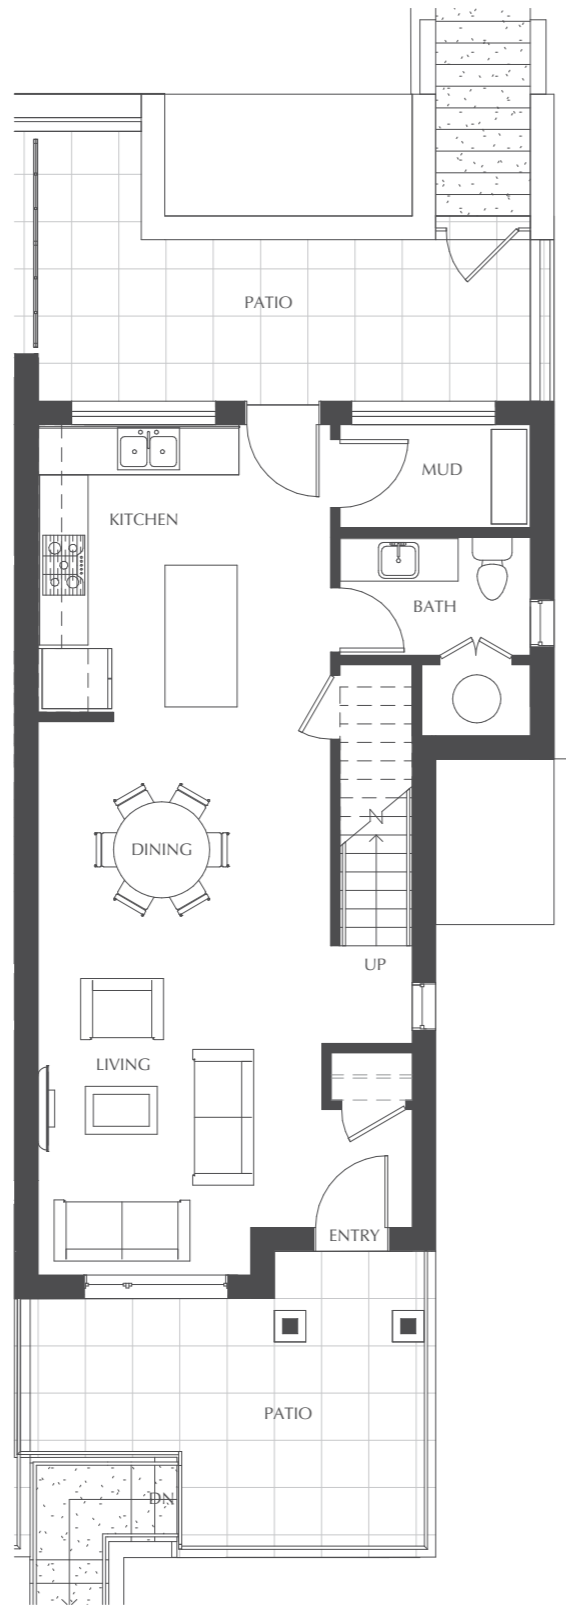

2 Bed + 2.5 Bath

Interior: 1403 Sq Ft

Exterior: 883 Sq Ft

TOUCHSTONE
AT GOSPEL ROCK

Main Floor

Second Floor

Roof Deck

Multi-Level