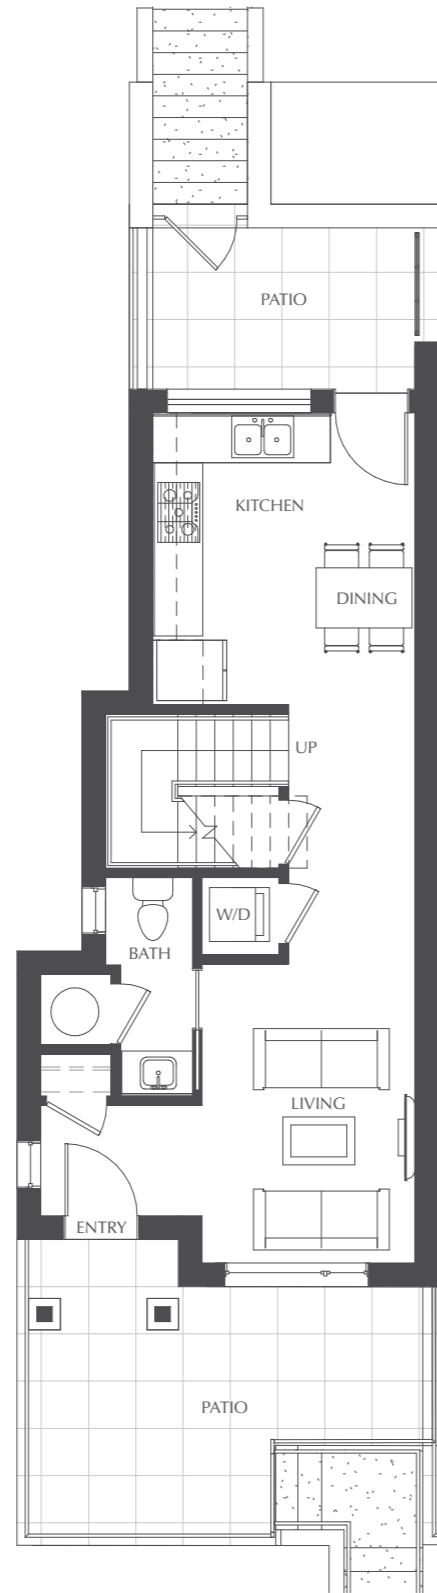

2 Bed + 1.5 Bath

Interior: 1197 Sq Ft

Exterior: 644 Sq Ft

TOUCHSTONE
AT GOSPEL ROCK

Main Floor

Second Floor

Roof Deck

Multi-Level