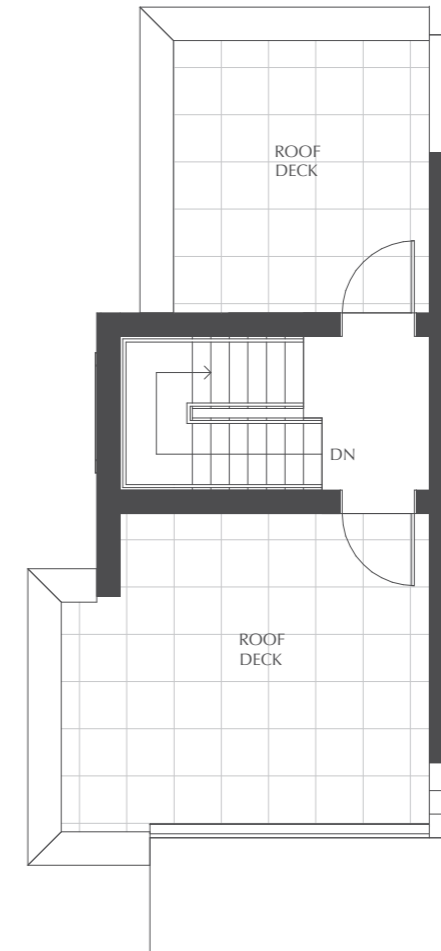

2 Bed + 1.5 Bath

Interior: 1197 Sq Ft

Exterior: 644 Sq Ft

TOUCHSTONE
AT GOSPEL ROCK

Main Floor

Second Floor

Roof Deck

Multi-Level