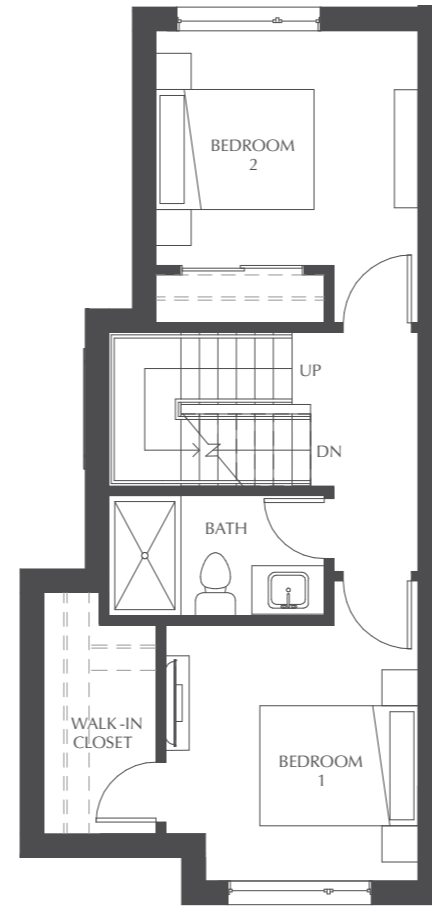

2 Bed + 1.5 Bath

Interior: 1197 Sq Ft

Exterior: 644 Sq Ft

TOUCHSTONE
AT GOSPEL ROCK

Main Floor

Second Floor

Roof Deck

Multi-Level