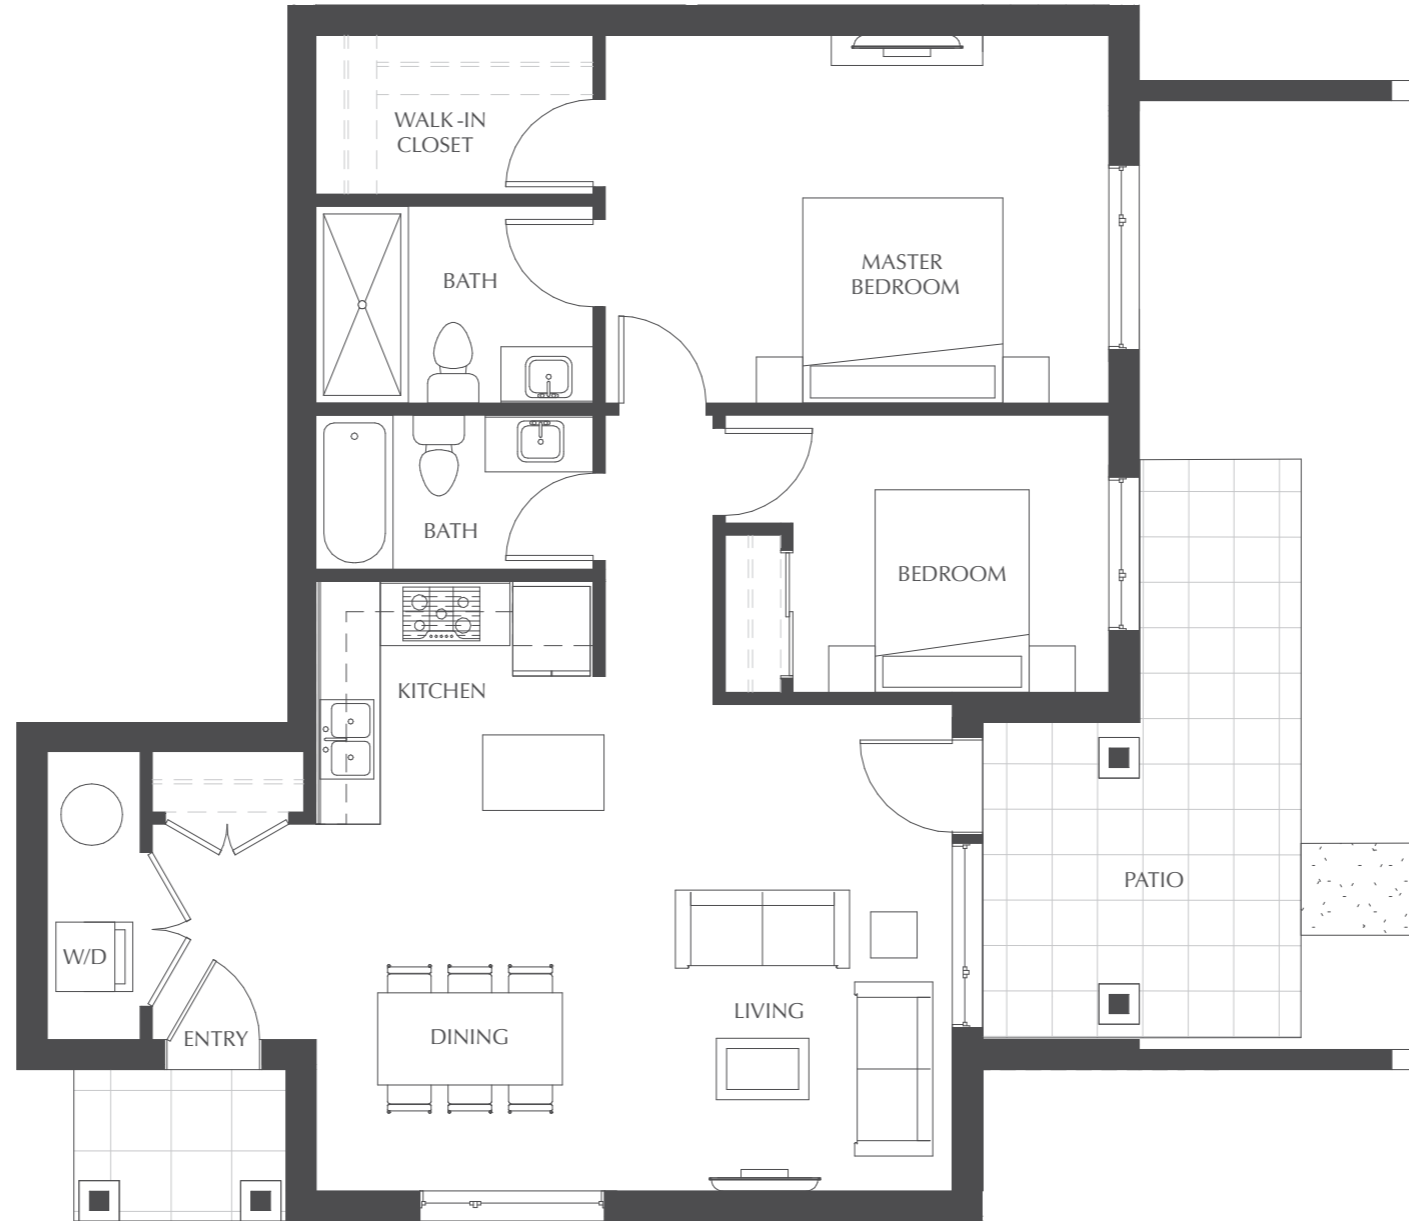

2 Bed + 2 Bath

Interior: 1130 Sq Ft

Exterior: 348 Sq Ft

TOUCHSTONE
AT GOSPEL ROCK

Garden Flat